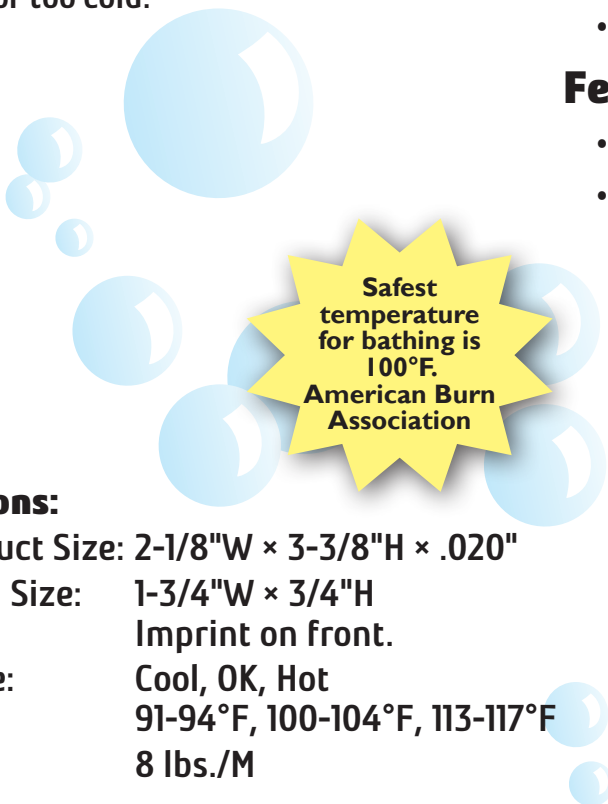

111P Reusable Puppy Bath Thermometer Card

Child Bath Time Safety is a Priority!

Reusable Puppy Bath card with three event thermometer and custom imprint on front. Includes instructions for use on back. Start with cold water. Add hot, mixing well until the OK lights green. If no color appears the water is either too hot or too cold.

Markets:

- Hospitals
- New Parent Programs
- Day Cares
- Family Wellness Promotions

Features:

- Reusable
- Helps Prevent Tap Water Burns in the Bath

Specifications:

Overall Product Size: 2-1/8"W × 3-3/8"H × .020"

Imprint Area Size: 1-3/4"W × 3/4"H
Imprint on front.

Temperature: Cool, OK, Hot
91-94°F, 100-104°F, 113-117°F

Weight: 8 lbs./M

...posing me,
...aur". I try to
...and daddy
...make sure every bath time is safe
...and warm.

There are 3 indicators
COOL, OK, HOT. Adjust
water temp so that "OK"
is light green. If no
indicator lights, water is
too hot or too cold.

Always check with your hand
before placing the child in the tub.